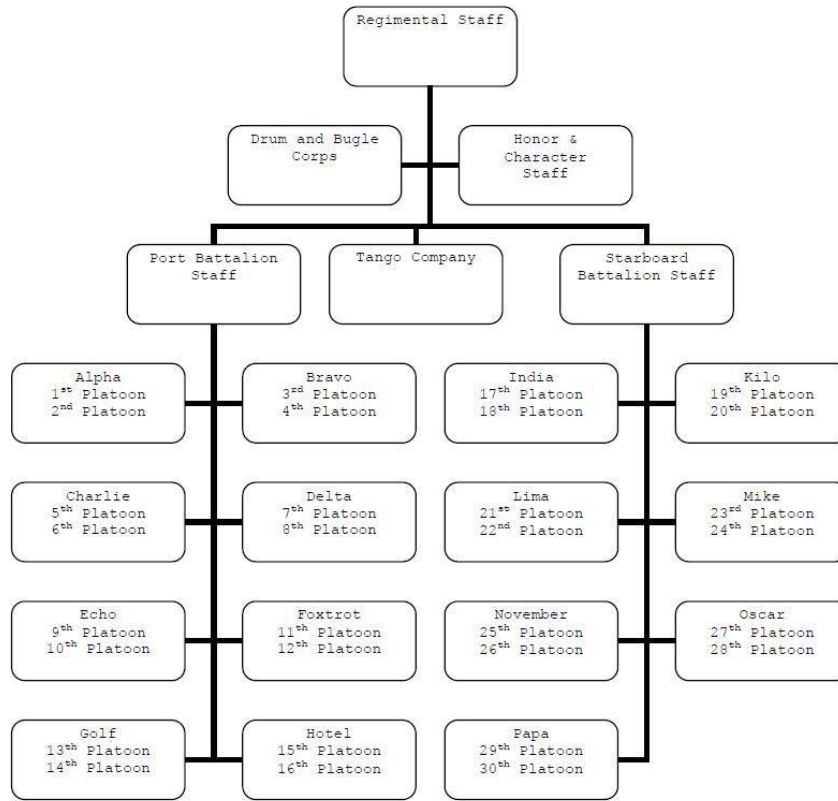

USNA Organization Plebe Summer

REGIMENTAL AND BATTALION STAFF ORGANIZATION

SUMMER COMPANY	SUMMER PLATOON	AC YEAR COMPANY	SUMMER COMPANY	SUMMER PLATOON	AC YEAR COMPANY
A - Alpha	1	1	I - India	17	17
	2	2		18	18
B - Bravo	3	3	There is no J (Juliet) Company		
	4	4			
C - Charlie	5	5	K - Kilo	19	19
	6	6		20	20
D - Delta	7	7	L - Lima	21	21
	8	8		22	22
E - Echo	9	9	M - Mike	23	23
	10	10		24	24
F - Foxtrot	11	11	N - November	25	25
	12	12		26	26
G - Golf	13	13	O - Oscar	27	27
	14	14		28	28
H - Hotel	15	15	P - Papa	29	29
	16	16		30	30